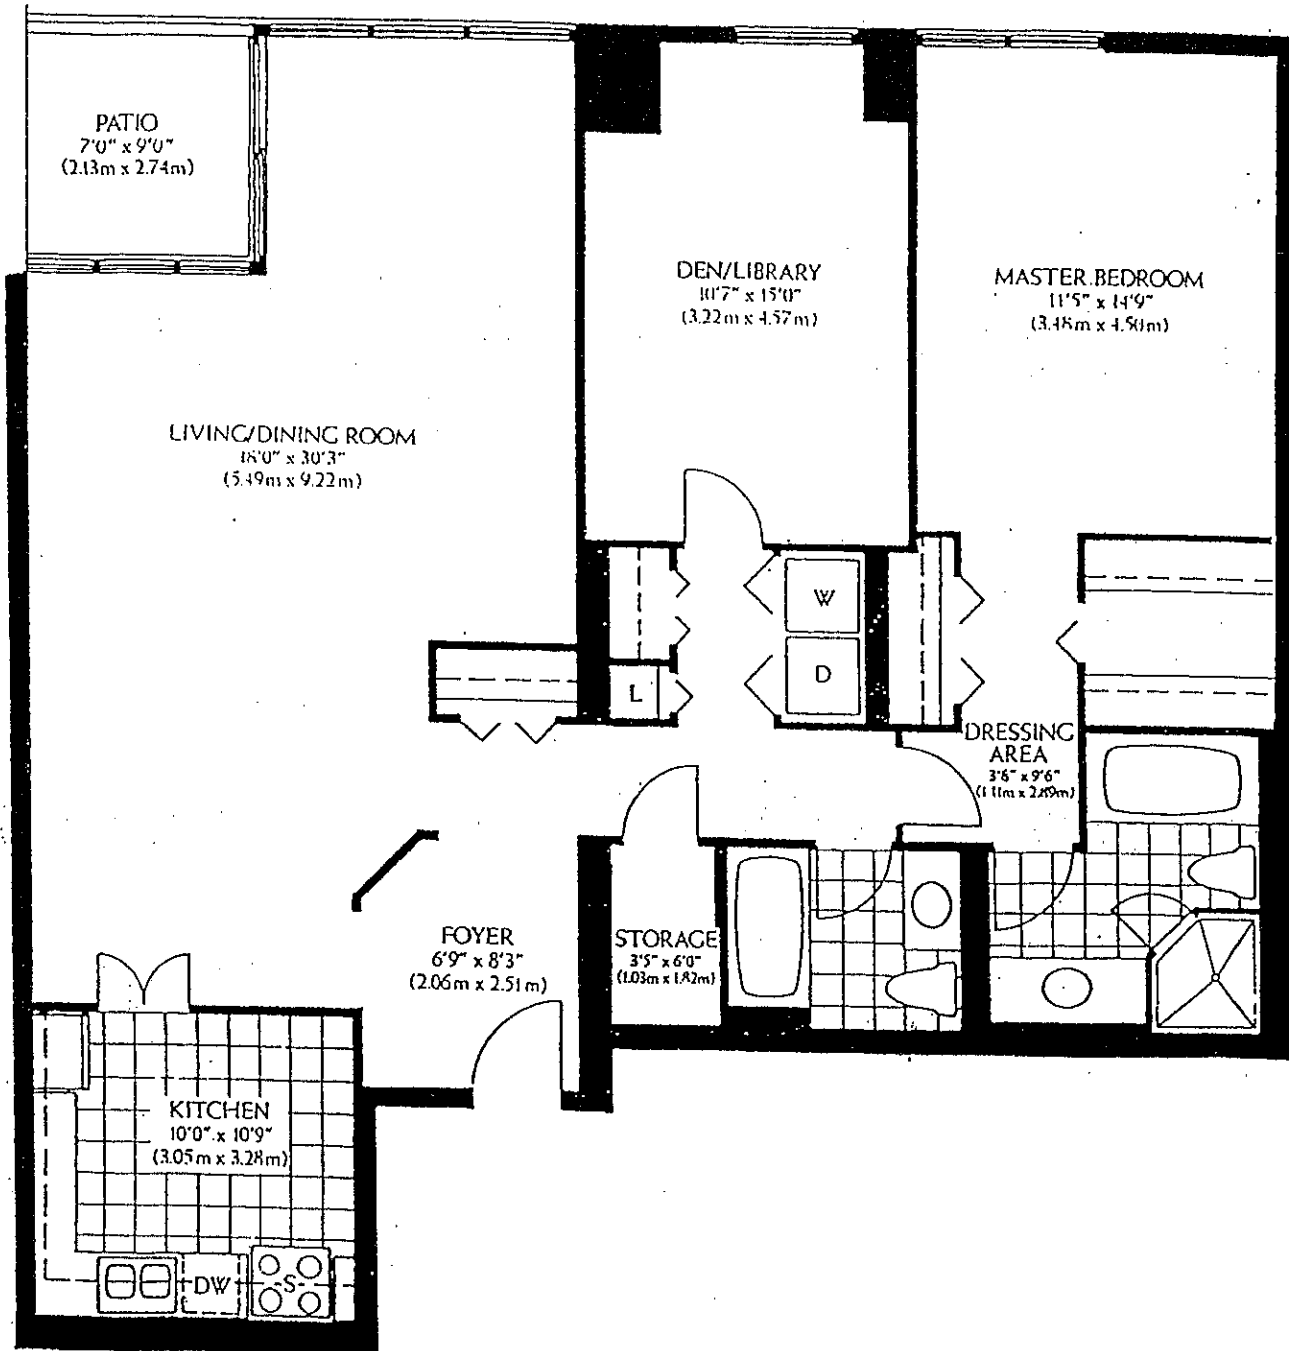

HIGHGATE AT CONCORDE PLACE (M.T.C.C. 638)

SHERWOOD
BUILDING 3
"01" SUITES

1399 SQ. FT

HIGHGATE AT CONCORDE PLACE (M.T.C.C. 638)

DEARBORNE
BUILDING 3
"02" SUITES

1845 SQ. FT.

HIGHGATE AT CONCORDE PLACE (M.T.C.C. 638)

BROOKSIDE
BUILDING 3
"03 SUITES"

2022 SQ. FT.

HIGHGATE AT CONCORDE PLACE (M.T.C.C. 638)

GATINEAU
BUILDING 3
"04" SUITES

1394 SQ. FT.

HIGHGATE AT CONCORDE PLACE (M.T.C.C. 638)

MANOR
BUILDING 3
"05" SUITES

2260 SQ. FT