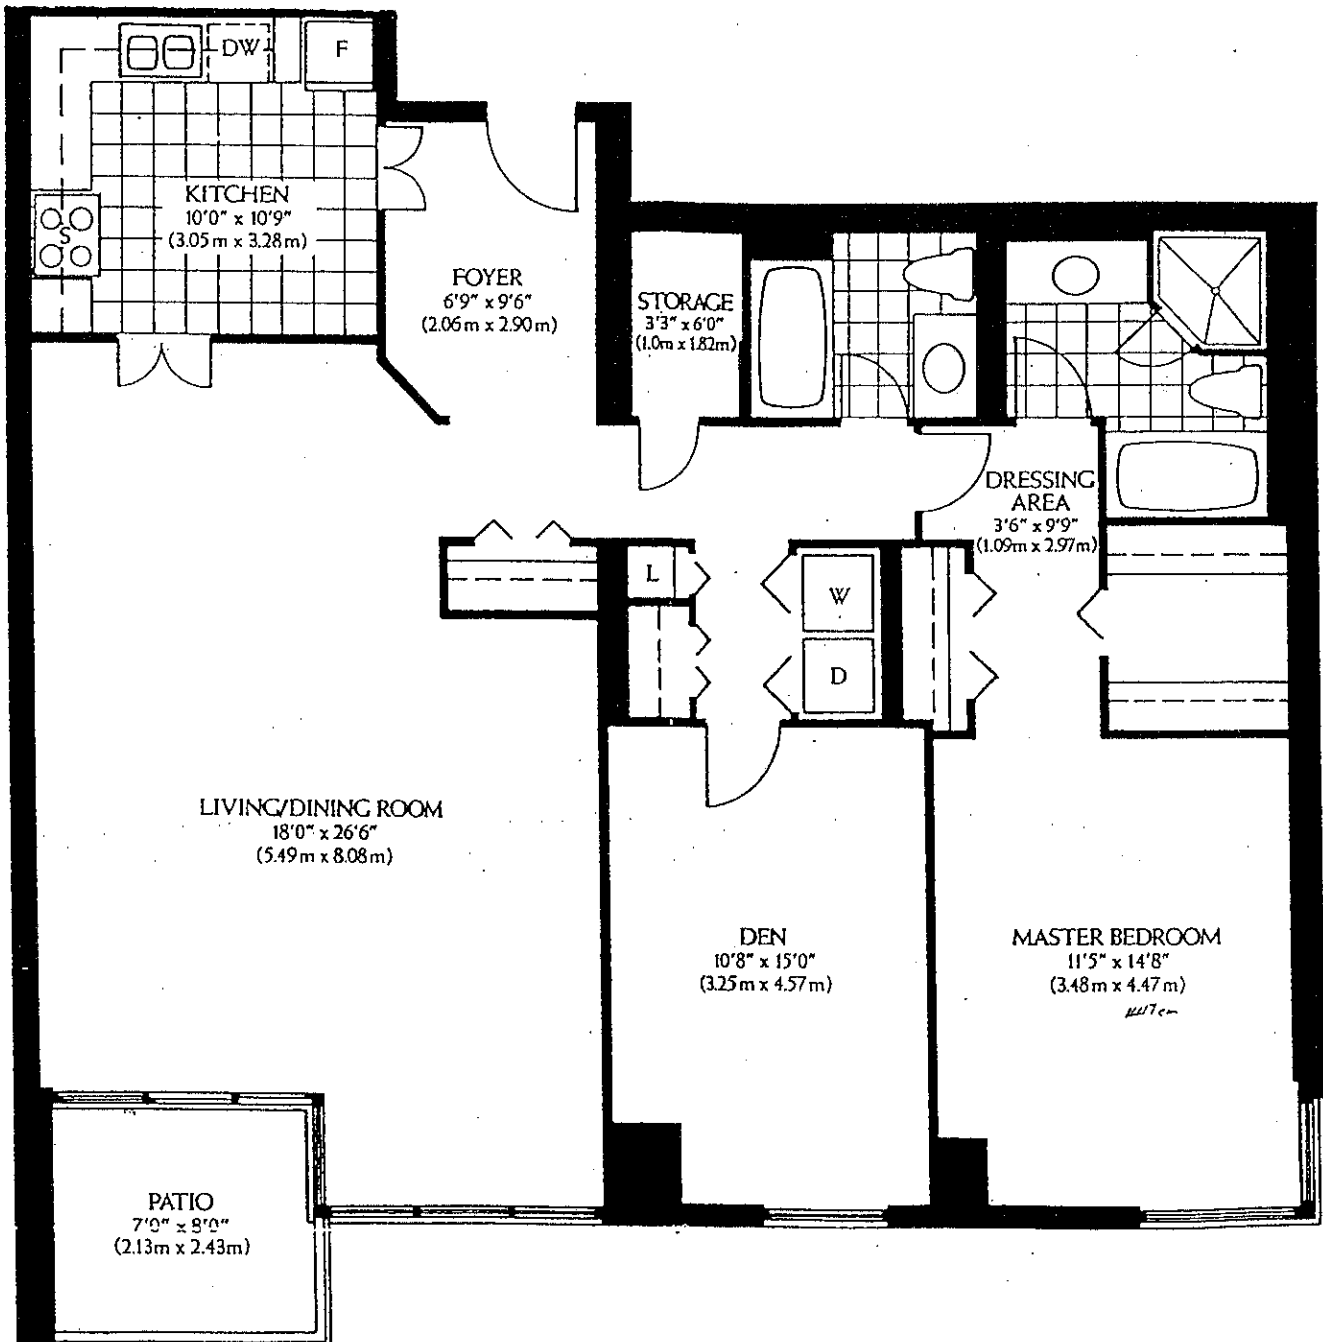

HIGHGATE AT CONCORDE PLACE (M.T.C.C. 638)

SHERWOOD
BUILDING 3
"01" SUITES

1399 SQ. FT

HIGHGATE AT CONCORDE PLACE (M.T.C.C. 638)

DEARBORNE
BUILDING 3
"02" SUITES

1845 SQ. FT.

HIGHGATE AT CONCORDE PLACE (M.T.C.C. 638)

BROOKSIDE
BUILDING 3
"03 SUITES"

2022 SQ. FT.

HIGHGATE AT CONCORDE PLACE (M.T.C.C. 638)

GATINEAU
BUILDING 3
"04" SUITES

1394 SQ. FT.

HIGHGATE AT CONCORDE PLACE (M.T.C.C. 638)

MANOR
BUILDING 3
"05" SUITES

2260 SQ. FT