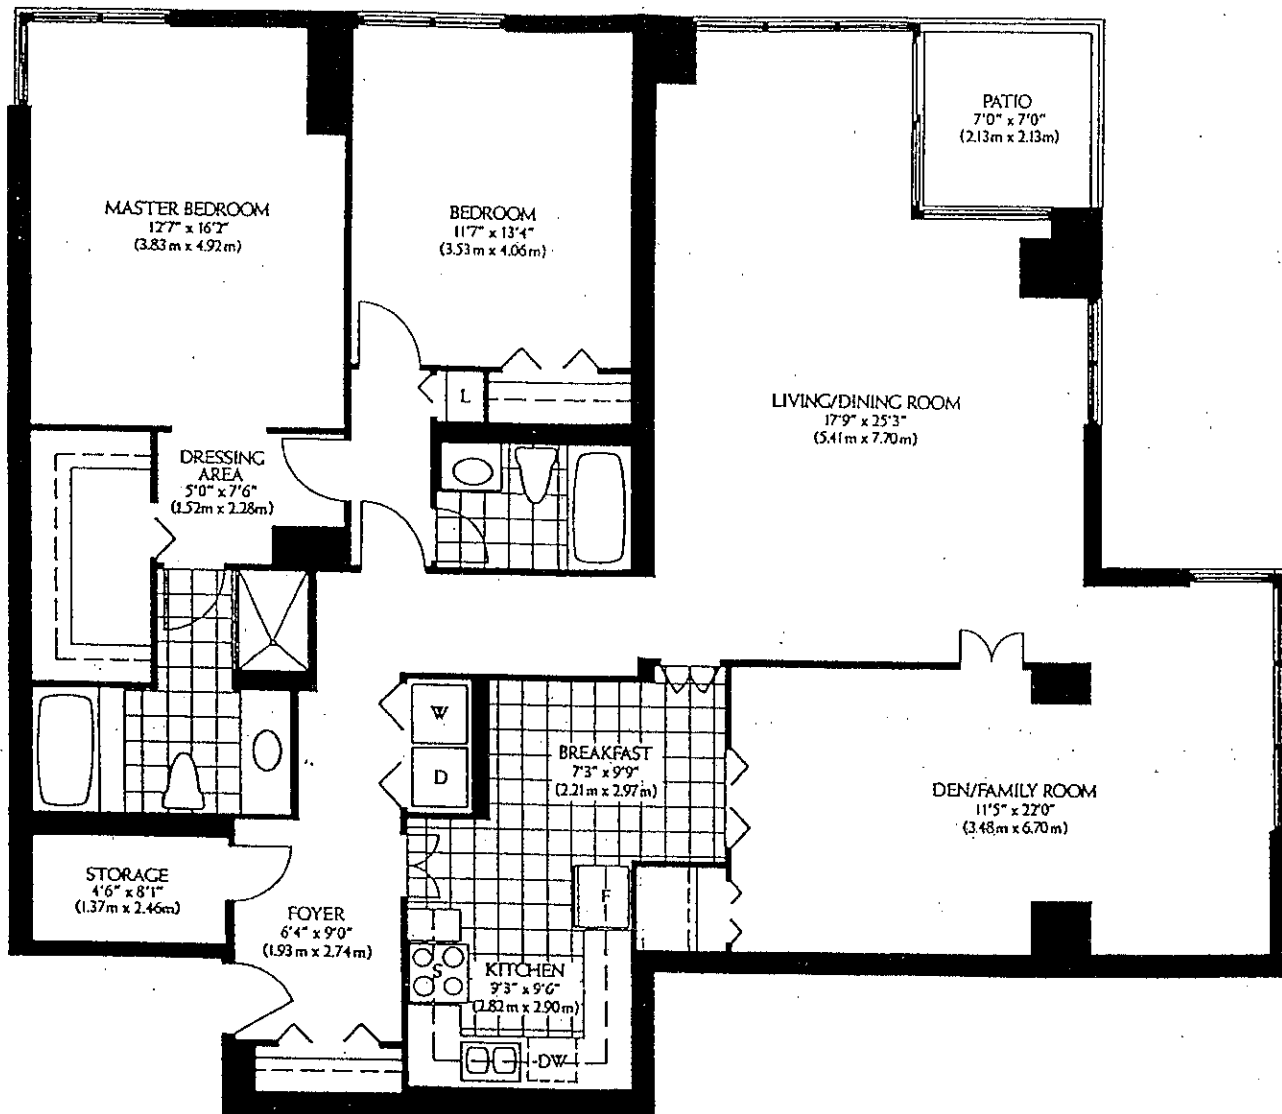

HIGHGATE AT CONCORDE PLACE (M.T.C.C. 638)

SHERWOOD
BUILDING 3
"01" SUITES

1399 SQ. FT

HIGHGATE AT CONCORDE PLACE (M.T.C.C. 638)

DEARBORNE
BUILDING 3
"02" SUITES

1845 SQ. FT.

HIGHGATE AT CONCORDE PLACE (M.T.C.C. 638)

BROOKSIDE
BUILDING 3
"03 SUITES"

2022 SQ. FT.

HIGHGATE AT CONCORDE PLACE (M.T.C.C. 638)

GATINEAU
BUILDING 3
"04" SUITES

1394 SQ. FT.

HIGHGATE AT CONCORDE PLACE (M.T.C.C. 638)

MANOR
BUILDING 3
"05" SUITES

2260 SQ. FT