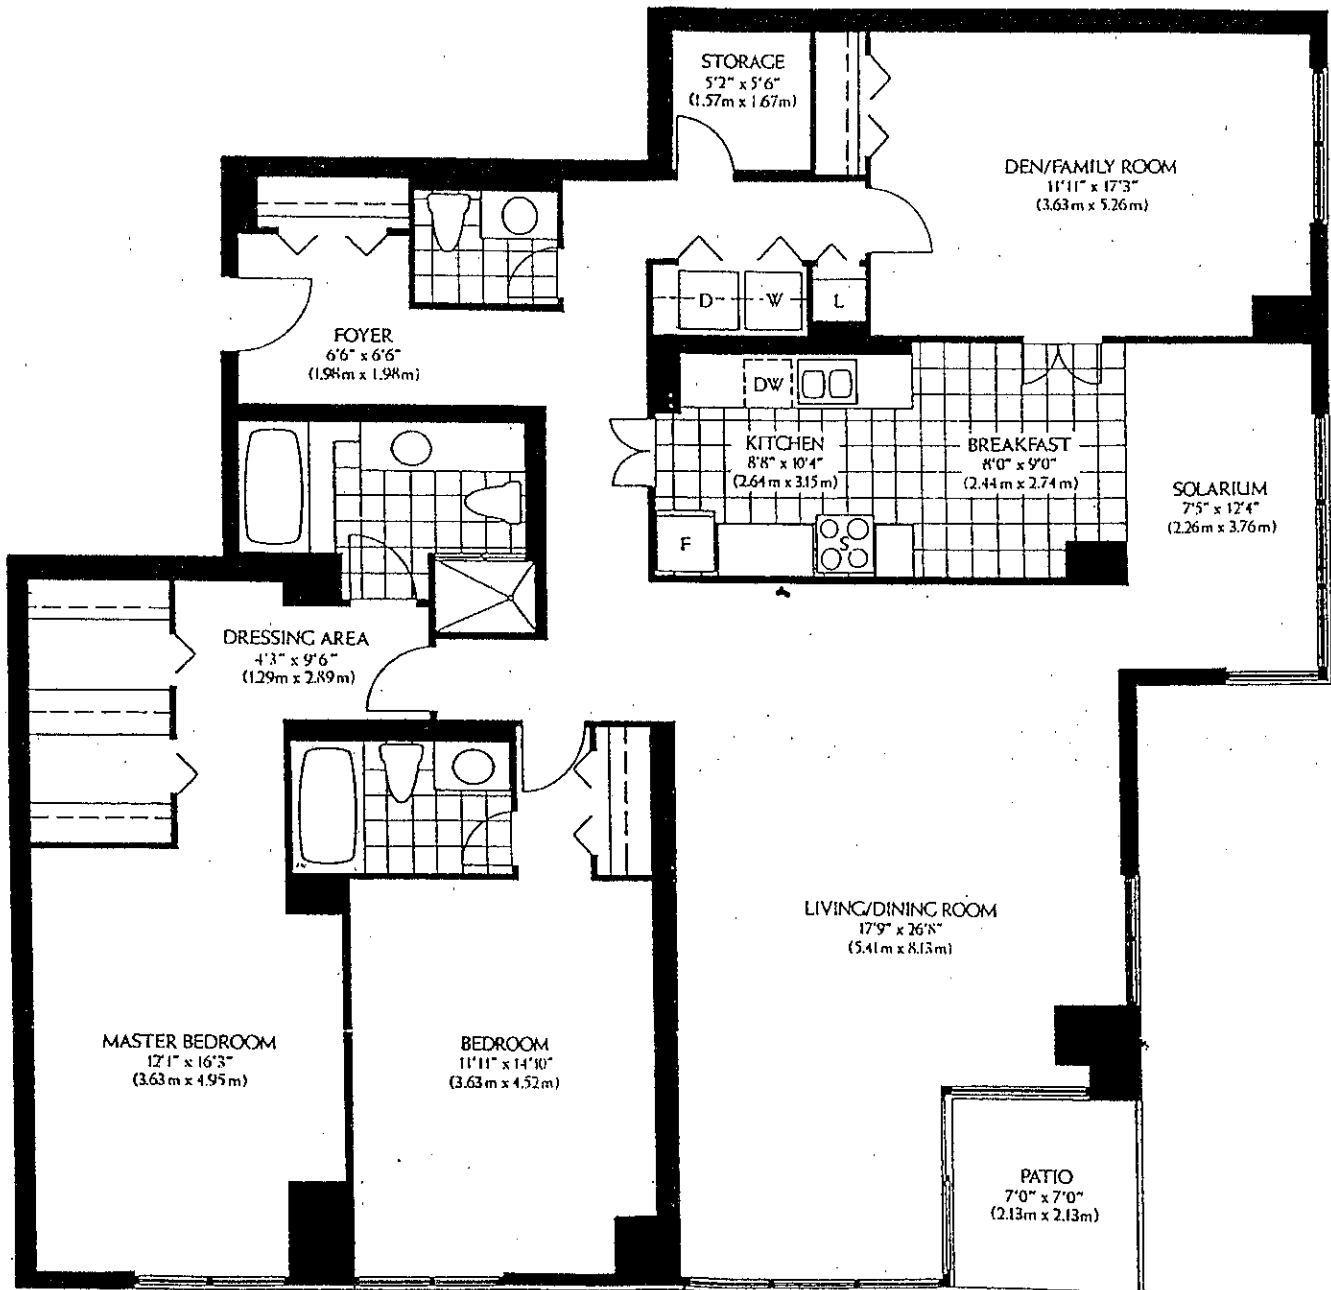

HIGHGATE AT CONCORDE PLACE (M.T.C.C. 638)

SHERWOOD
BUILDING 3
"01" SUITES

1399 SQ. FT

HIGHGATE AT CONCORDE PLACE (M.T.C.C. 638)

DEARBORNE
BUILDING 3
"02" SUITES

1845 SQ. FT.

HIGHGATE AT CONCORDE PLACE (M.T.C.C. 638)

BROOKSIDE
BUILDING 3
"03 SUITES"

2022 SQ. FT.

HIGHGATE AT CONCORDE PLACE (M.T.C.C. 638)

GATINEAU
BUILDING 3
"04" SUITES

1394 SQ. FT.

HIGHGATE AT CONCORDE PLACE (M.T.C.C. 638)

MANOR
BUILDING 3
"05" SUITES

2260 SQ. FT